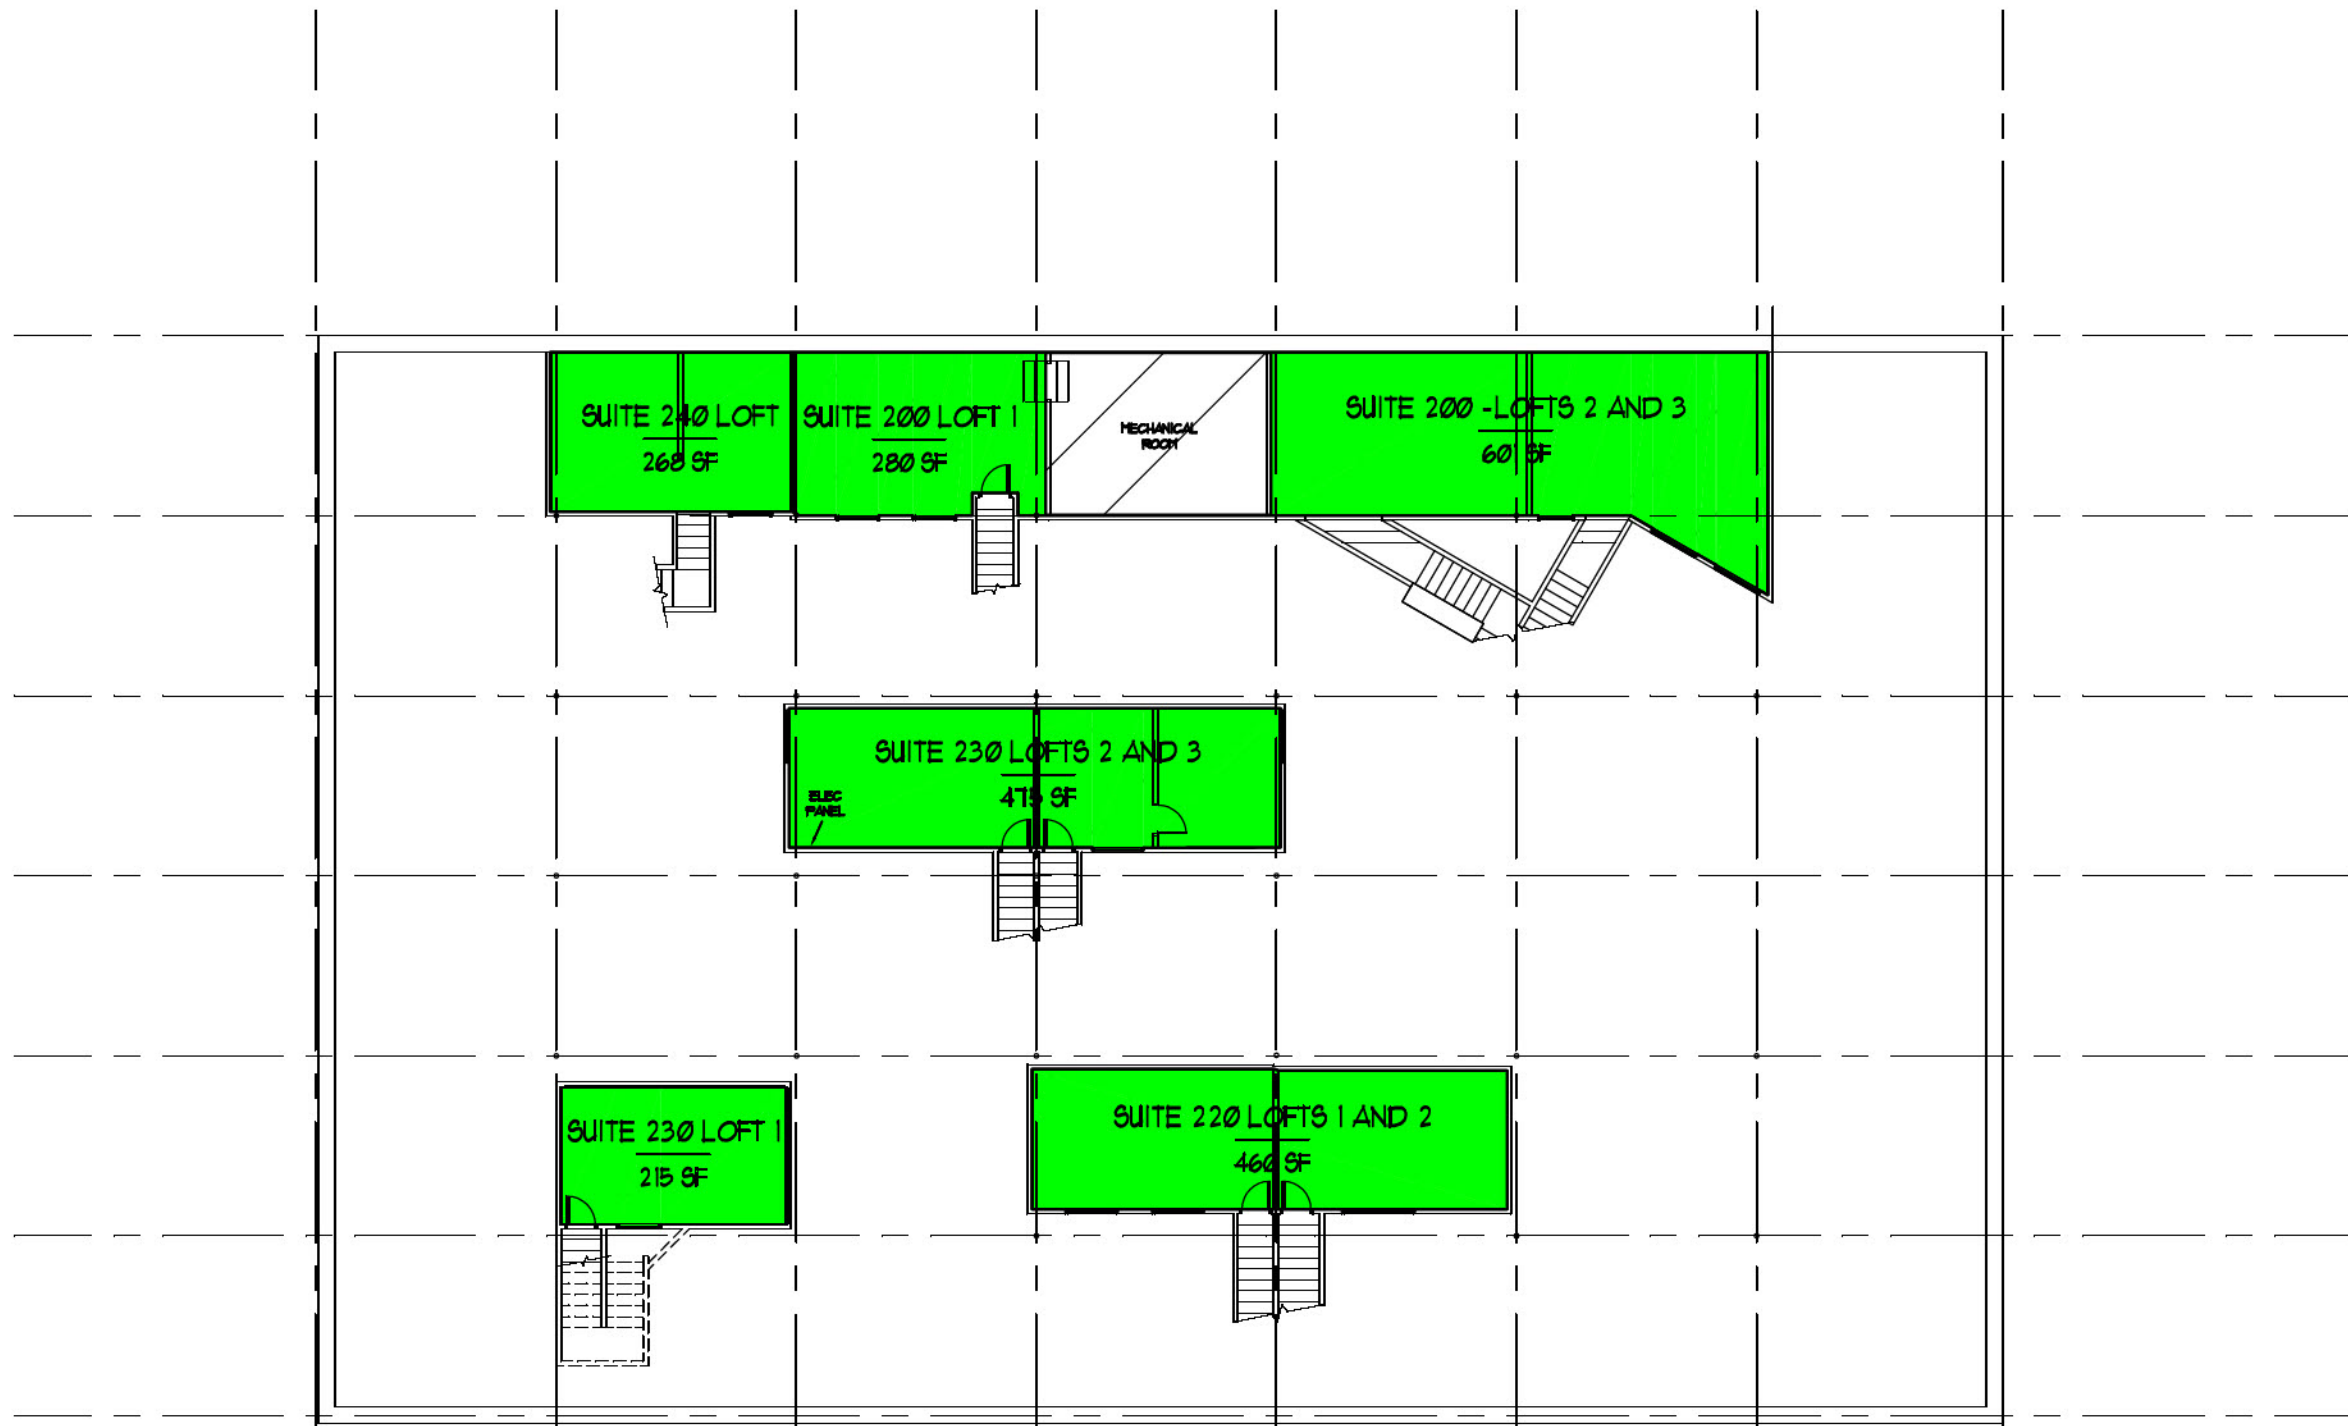

J:\Lester Properties\2080131 Mill Race Commons - As Built Survey\CADD\00_Preliminary\Arch\BOMA_080417.dwg

Baskervill

ask + listen + create

Ship to or visit
101 S 15th St
Ste 200 • 23219

P.O. Box 400
Richmond, Va
23218 • 0400

804 343 1010
fax 343 0909
baskervill.com

Lester Properties
Mill Race Commons BOMA - SECOND FLOOR LOFTS

an intelligent
engineering
interior design