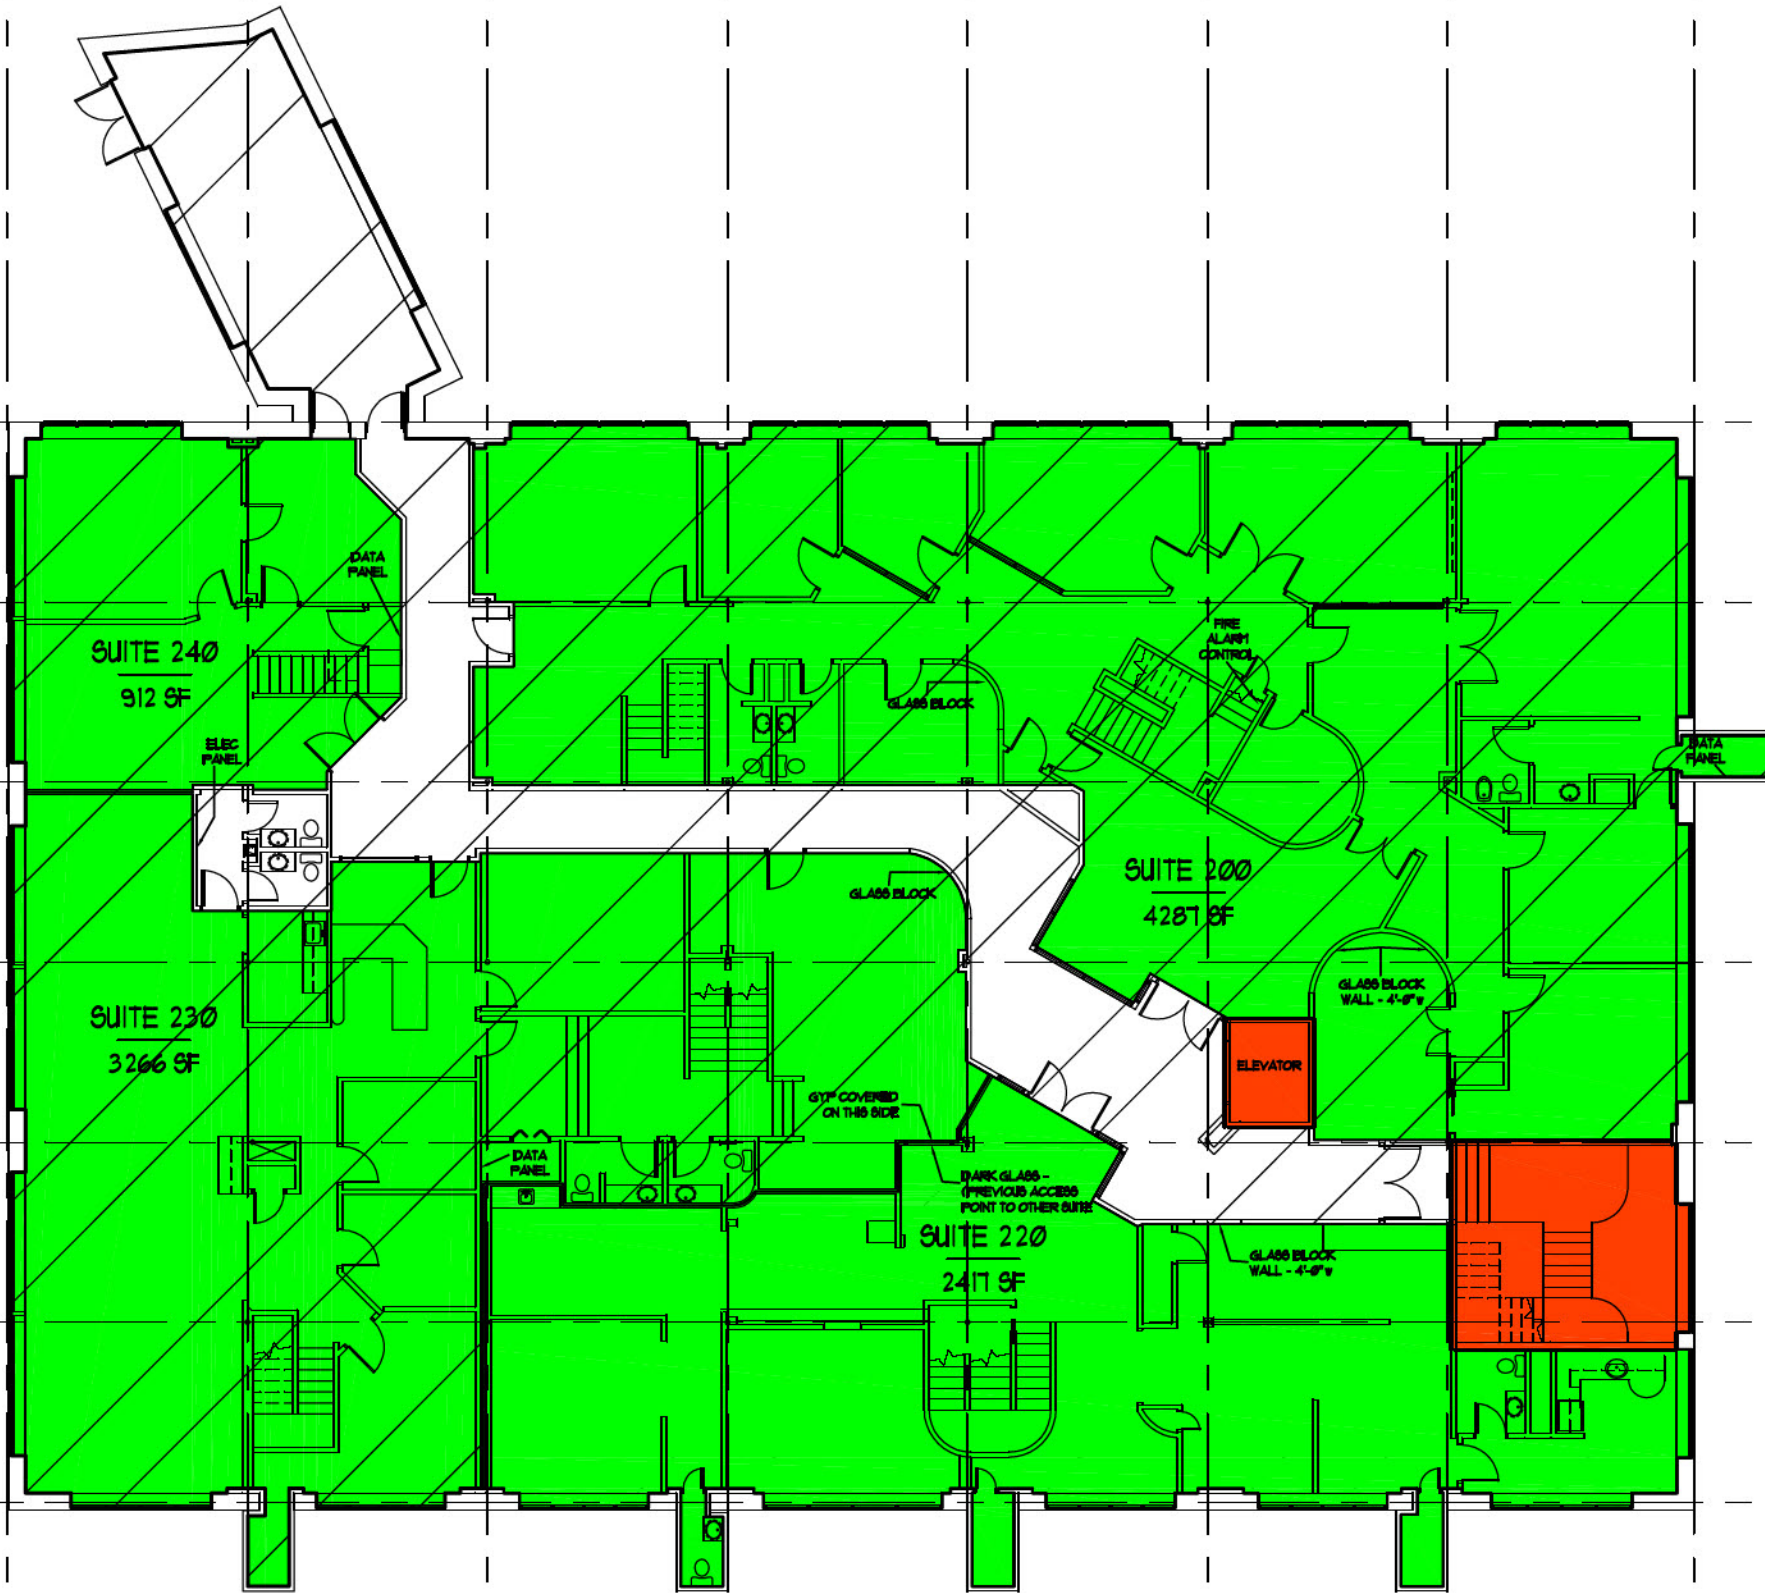

Baskervill

ask + listen + create

Ship to or visit
101 S 15th St
Ste 200 • 23219

P.O. Box 400
Richmond, Va
23218 • 0400

804 343 1010
fax 343 0909
baskervill.com

J:\Lester Properties\2080131 Mill Race Commons - As Built Survey\CADD\00_Preliminary\Arch\BOMA_080417.dwg

Lester Properties
Mill Race Commons BOMA - SECOND FLOOR

an interior
engineering
interior design